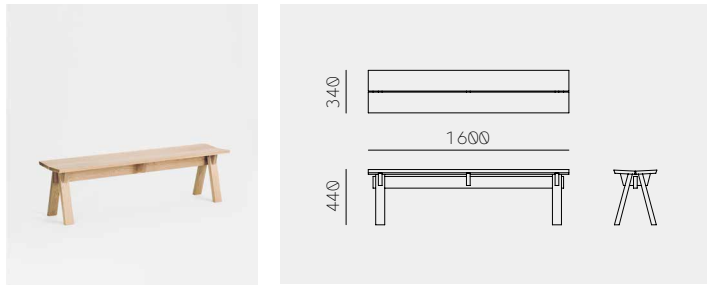

Sagyo Bench
Keiji Ashizawa
サギョウ ベンチ
芦沢 啓治

Sagyo Bench

Material	Oak (Whitened, Natural, Smoke) / Ash (Sumi)
Net. Size	W 1600 × D 340 × H 440 / CBM 0.33
Weight	22 KG

Finishes

Oak Whitened

Oak Natural

Oak Smoke