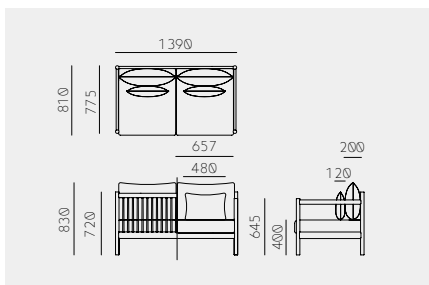

## Braid Sofas

Norm Architects

ブレイド(組紐)ソファ  
ノーム・アーキテクト

### Braid 1-Seat

Material	Oak (White, Natural, Smoke) / Ash (Sumi) + Fabric + Paper Cord
Net. Size	W 730 × D 810 × H 830 / SH 400 / CBM 0.60
Weight	21 KG

### Braid 2-Seats

Material	Oak (White, Natural, Smoke) / Ash (Sumi) + Fabric + Paper Cord
Net. Size	W 1390 × D 810 × H 830 / SH 400 / CBM 1.11
Weight	35.6 KG

### Braid 3-Seats

Material	Oak (White, Natural, Smoke) / Ash (Sumi) + Fabric + Paper Cord
Net. Size	W 2045 × D 810 × H 830 / SH 400 / CBM 1.61
Weight	51 KG

---