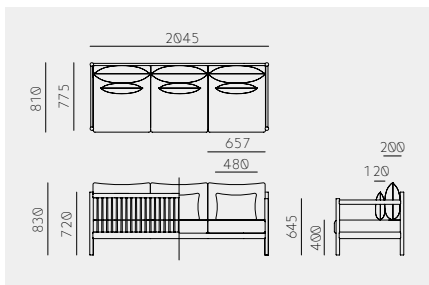

## Braid Sofas

Norm Architects

ブレイド(組紐)ソファ  
ノーム・アーキテクト

### Braid 1-Seat

Material	Oak (White, Natural, Smoke) / Ash (Sumi) + Fabric + Paper Cord
Net. Size	W 730 × D 810 × H 830 / SH 400 / CBM 0.60
Weight	21 KG

### Braid 2-Seats

Material	Oak (White, Natural, Smoke) / Ash (Sumi) + Fabric + Paper Cord
Net. Size	W 1390 × D 810 × H 830 / SH 400 / CBM 1.11
Weight	35.6 KG

### Braid 3-Seats

Material	Oak (White, Natural, Smoke) / Ash (Sumi) + Fabric + Paper Cord
Net. Size	W 2045 × D 810 × H 830 / SH 400 / CBM 1.61
Weight	51 KG

---