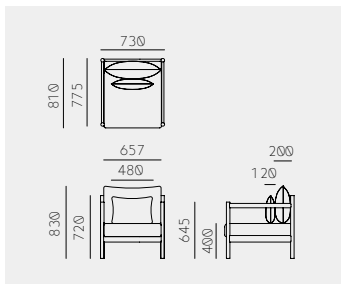

## Braid Sofas

Norm Architects

ブレイド(組紐)ソファ  
ノーム・アーキテクト

### Braid 1-Seat

Material	Oak (White, Natural, Smoke) / Ash (Sumi) + Fabric + Paper Cord
Net. Size	W 730 × D 810 × H 830 / SH 400 / CBM 0.60
Weight	21 KG

### Braid 2-Seats

Material	Oak (White, Natural, Smoke) / Ash (Sumi) + Fabric + Paper Cord
Net. Size	W 1390 × D 810 × H 830 / SH 400 / CBM 1.11
Weight	35.6 KG

### Braid 3-Seats

Material	Oak (White, Natural, Smoke) / Ash (Sumi) + Fabric + Paper Cord
Net. Size	W 2045 × D 810 × H 830 / SH 400 / CBM 1.61
Weight	51 KG

---