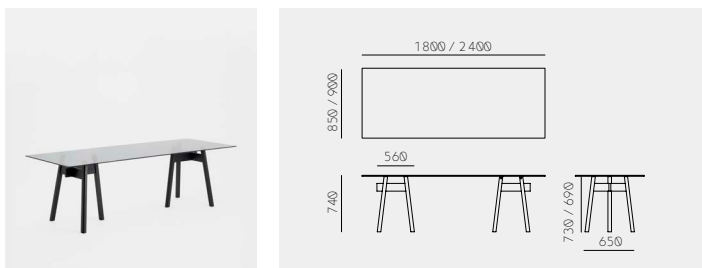

Kadai Table  
Keiji Ashizawa  
カダイ テーブル  
芦沢 啓治

---

Kadai Table Set with 10mm Smoke Glass Top, 180 × 85

---

Material	Oak (White, Natural, Smoke) / Ash (Sumi, Indigo) + Smoke Glass
Net. Size	W 1800 × D 850 × H 740 / CBM 0.19
Weight	60 KG

---

Kadai Table Set with 10mm Smoke Glass Top, 180 × 90

---

Material	Oak (White, Natural, Smoke) / Ash (Sumi, Indigo) + Smoke Glass
Net. Size	W 1800 × D 900 × H 740 / CBM 0.20
Weight	60 KG

---

Kadai Table Set with 10mm Smoke Glass Top, 240 × 85

---

Material	Oak (White, Natural, Smoke) / Ash (Sumi, Indigo) + Smoke Glass
Net. Size	W 2400 × D 850 × H 740 / CBM 0.25
Weight	70 KG

---

Kadai Table Set with 10mm Smoke Glass Top, 240 × 90

---

Material	Oak (White, Natural, Smoke) / Ash (Sumi, Indigo) + Smoke Glass
Net. Size	W 2400 × D 900 × H 740 / CBM 0.27
Weight	70 KG

---

---

Kadai Trestle Legs (For 10mm Glass Top)

---

Material	Oak (White, Natural, Smoke) / Ash (Sumi, Indigo)
Net. Size	W 650 × D 560 × H 730 / CBM 0.35
Weight	17 KG

---

Kadai Trestle Legs (For 50mm Wood Top)