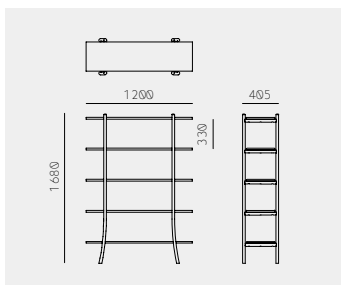

Skyladder Shelves  
Gabriel Tan  
スカイラダーシェルフ  
ガブリエル・タン

---

Skyladder Shelf Low

---

|           |  |
|-----------|--|
| Material  | Oak (White, Natural, Smoke) / Ash (Sumi) |
| Net. Size | W 1200 × D 405 × H 980 / CBM 0.19        |
| Weight    | 35 KG                                    |

---

---

Skyladder Shelf Tall

---

|           |  |
|-----------|--|
| Material  | Oak (White, Natural, Smoke) / Ash (Sumi) |
| Net. Size | W 1200 × D 405 × H 1680 / CBM 0.26       |
| Weight    | 60 KG                                    |