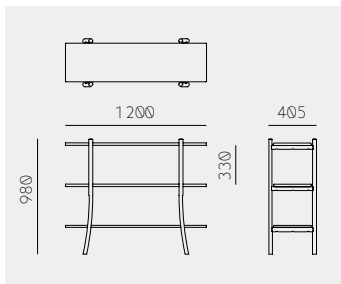

Skyladder Shelves  
Gabriel Tan  
スカイラダーシェルフ  
ガブリエル・タン

---

Skyladder Shelf Low

---

|           |  |
|-----------|--|
| Material  | Oak (White, Natural, Smoke) / Ash (Sumi) |
| Net. Size | W 1200 × D 405 × H 980 / CBM 0.19        |
| Weight    | 35 KG                                    |

---

---

Skyladder Shelf Tall

---

|           |  |
|-----------|--|
| Material  | Oak (White, Natural, Smoke) / Ash (Sumi) |
| Net. Size | W 1200 × D 405 × H 1680 / CBM 0.26       |
| Weight    | 60 KG                                    |