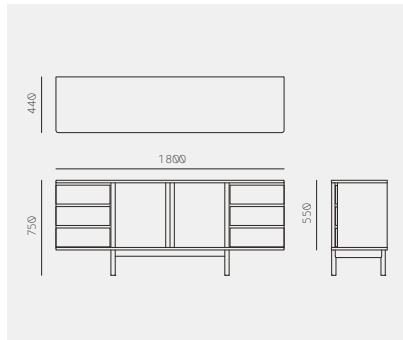

Material	W	D	H	CBM
Oak / Sumi Ash	1800	440	750	0.73