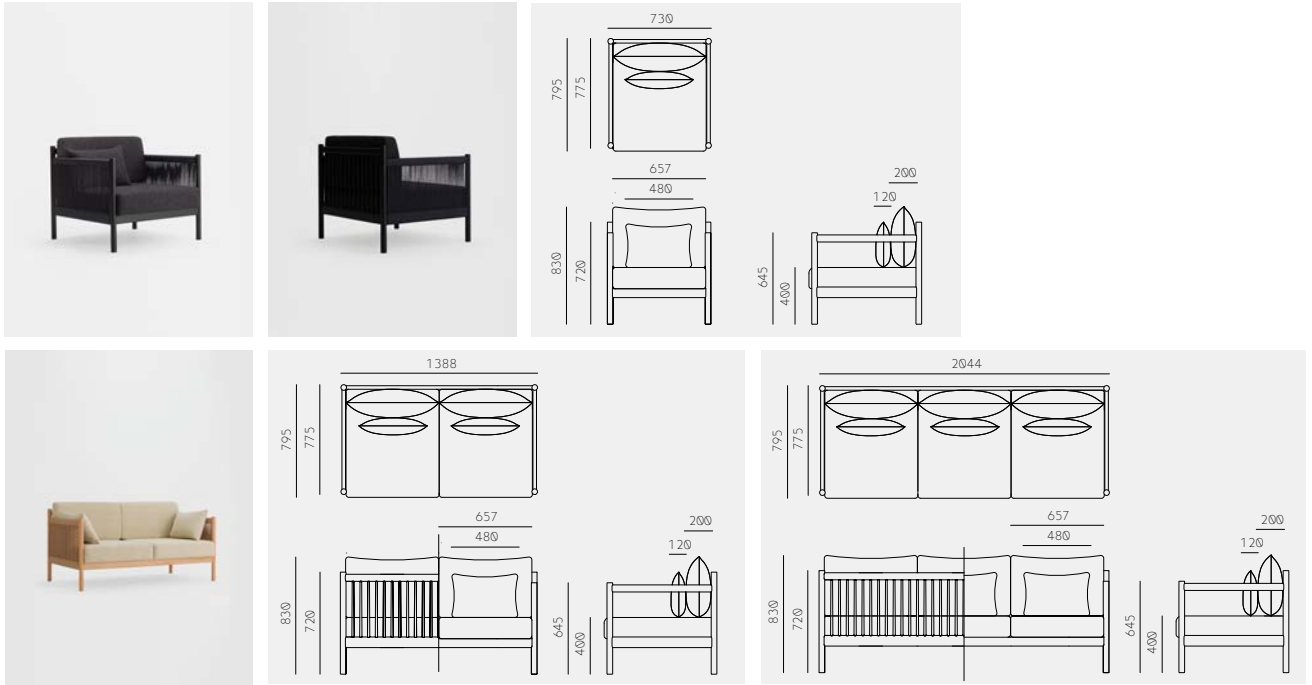

Material	W	D	H	CBM
Indigo + Sumi + Red Ash	800	400	1441	0.57

Split Mirror Large

Material	W	D	T	CBM
Oak / Sumi Ash / Indigo Ash / Red Ash	525	525	25	0.02

Split Mirror Small

Material	W	D	T	CBM
Oak / Sumi Ash / Indigo Ash / Red Ash	376	376	25	0.01