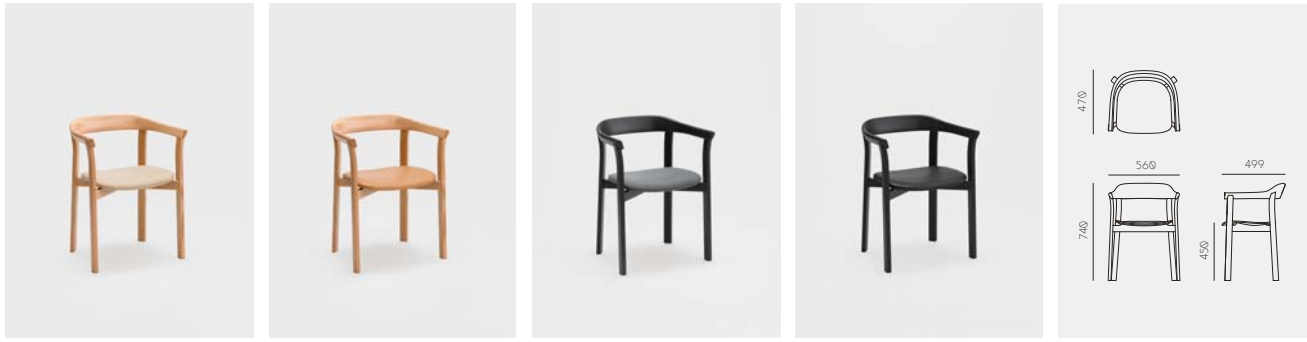

Material	W	D	H	SH	CBM
Oak / Sumi Ash + Fabric Seat	560	470	740	450	0.30
Oak / Sumi Ash + Wood Seat	560	470	740	450	0.30
Oak / Sumi Ash + Leather Seat	560	470	740	450	0.30