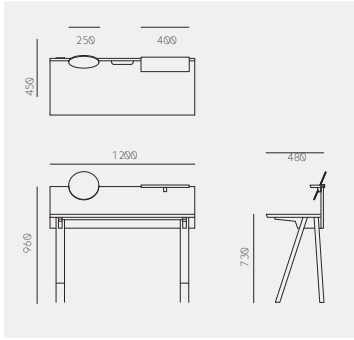

Material	W	D	H	CBM
Oak / Sumi Ash	1200	470	730	0.72
Oak / Sumi Ash + Magnetic Mirror	250	250	45	
Oak / Sumi Ash + Magnetic Shelf	400	120	55