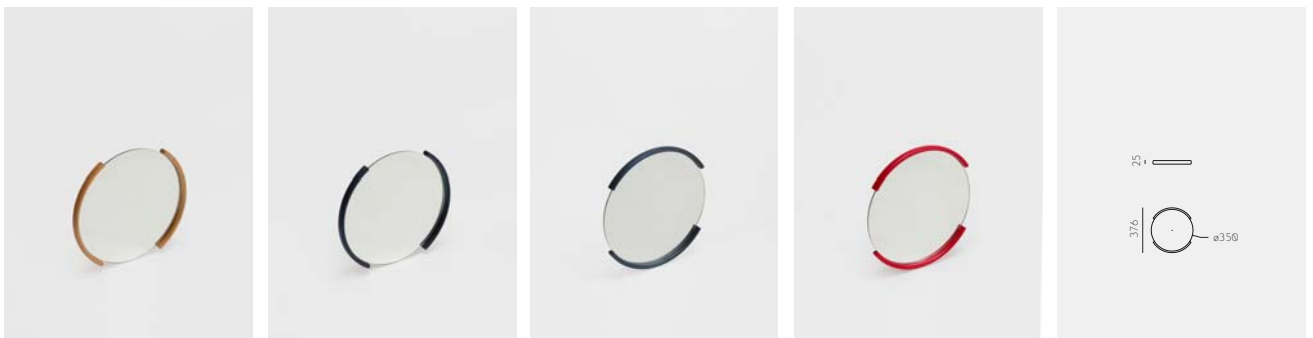

Split Mirror Small

Material	W	D	T	CBM
Oak / Sumi Ash / Indigo Ash / Red Ash	376	376	25	0.01