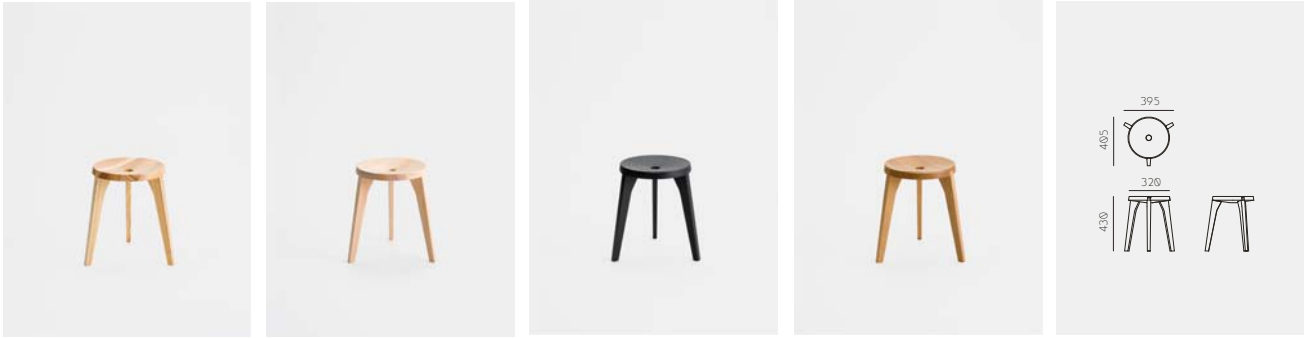

Dovetail Stool 3 Legs

Staffan Holm / H

Material	W	D	H	CBM
Cedar	405	395	430	0.11
Hinoki	405	395	430	0.11
Sumi Ash	405	395	430	0.11
Oak	405	395	430	0.11