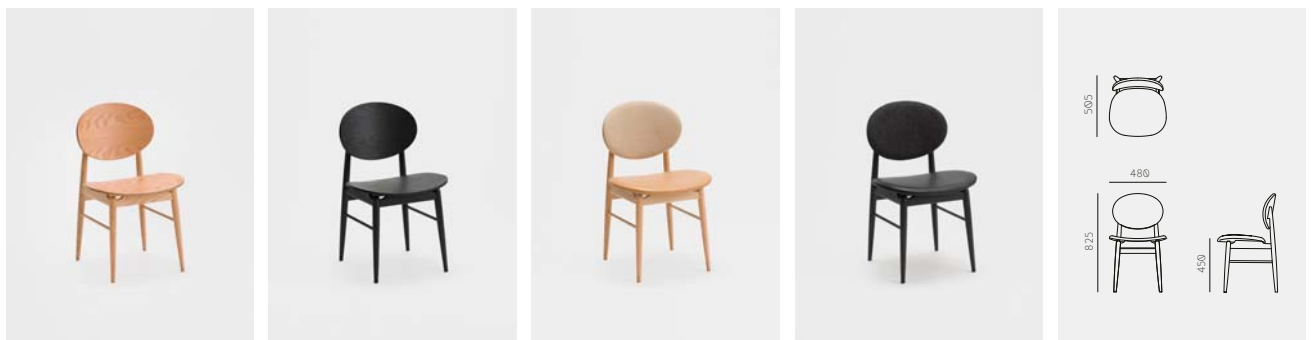

Outline Chair

Material	W	D	H	SH	CBM
Oak / Sumi Ash	480	505	825	450	0.22*
Oak / Sumi Ash + Leather Seat	480	505	825	450	0.45
Oak / Sumi Ash + Leather Seat + Fabric Back	480	505	825	450	0.45