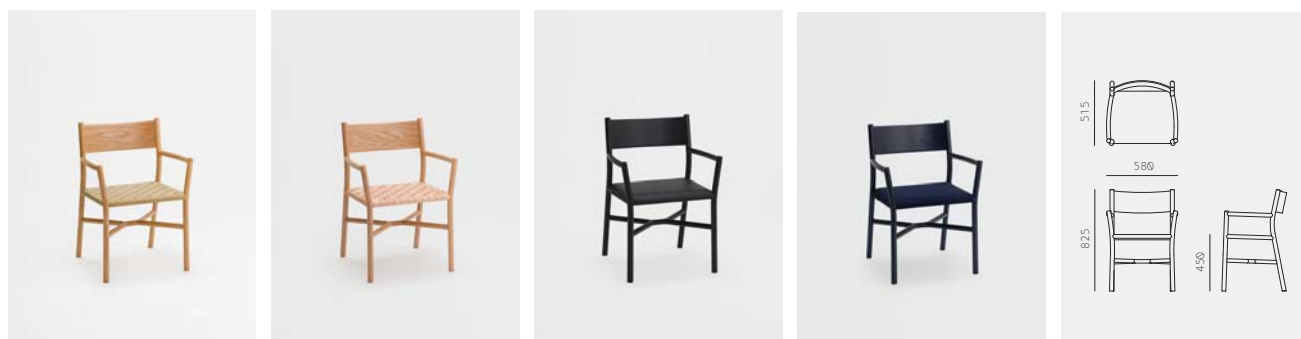

Material	W	D	H	SH	CBM
Oak / Sumi / Indigo Ash + Fabric Cushion	580	515	825	450	0.31
Oak / Sumi / Indigo Ash + Textile Strap	580	515	825	450	0.31
Oak / Sumi / Indigo Ash + Leather Cushion	580	515	825	450	0.31
Oak / Sumi / Indigo Ash + Paper Cord	580	515	825	450	0.31
Oak / Sumi / Indigo Ash + Leather Strap	580	515	825	450	0.31