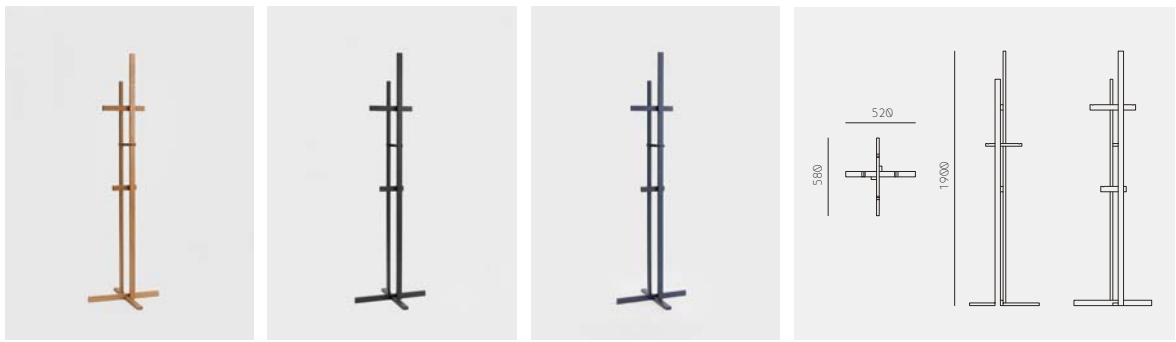

Material	W	D	H	CBM
Oak / Sumi Ash / Indigo Ash	580	520	1900	0.46