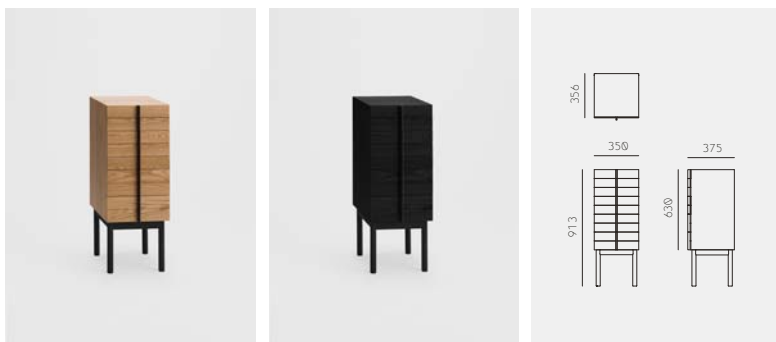

Material	W	D	H	CBM
Oak + Sumi Ash	350	367	913	0.17
Sumi Ash	350	367	913	0.17