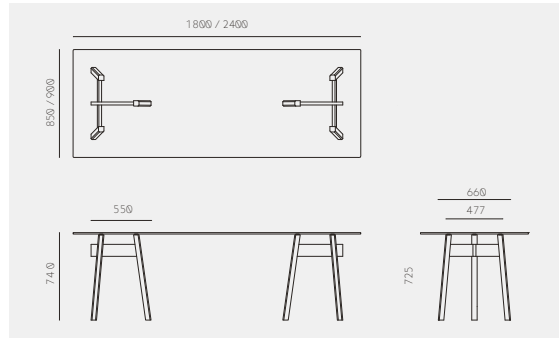

Kadai Table Set

Material	W	D	H	CBM
Oak / Sumi Ash / Indigo Ash + 10mm Smoke Glass	2400	900	740	0.76
Oak / Sumi Ash / Indigo Ash + 10mm Smoke Glass	2400	850	740	0.78
Oak / Sumi Ash / Indigo Ash + 10mm Smoke Glass	1800	900	740	0.70
Oak / Sumi Ash / Indigo Ash + 10mm Smoke Glass	1800	850	740	0.70
Oak / Sumi Ash / Indigo Ash (Trestle Legs Only) For 10mm Glass Top, Glass Not Included	650	560	730	0.50
Oak / Sumi Ash / Indigo Ash (Trestle Legs Only) For 50mm Wood Top, Wood Top Not Included	650	560	690	0.50