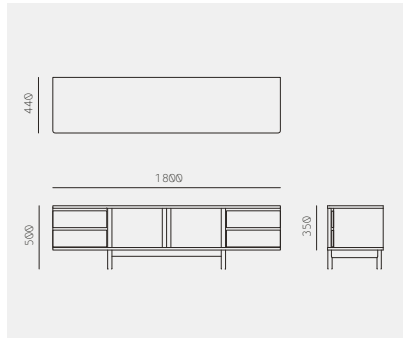

Material	W	D	H	CBM
Oak / Sumi Ash	1800	440	500	0.50