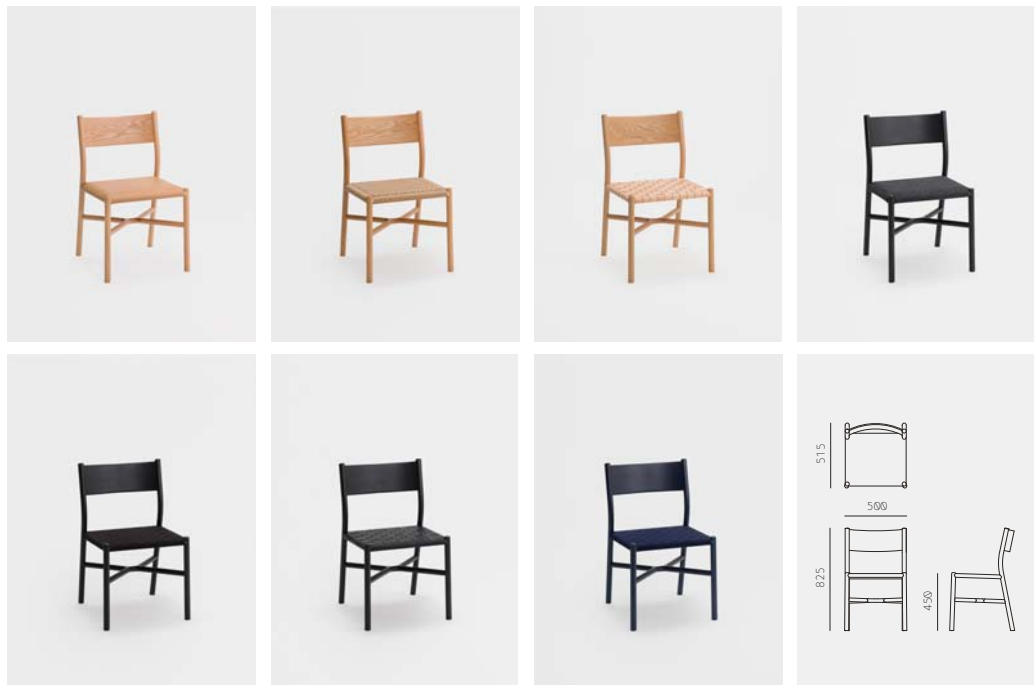

Material	W	D	H	SH	CBM
Oak / Sumi Ash / Indigo Ash + Fabric Cushion	500	515	825	450	0.20*
Oak / Sumi Ash / Indigo Ash + Textile Strap	500	515	825	450	0.28
Oak / Sumi Ash / Indigo Ash + Leather Cushion	500	515	825	450	0.28
Oak / Sumi Ash / Indigo Ash + Paper Cord	500	515	825	450	0.28
Oak / Sumi Ash / Indigo Ash + Leather Strap	500	515	825	450	0.28

*packing 2 chairs in 1 carton box