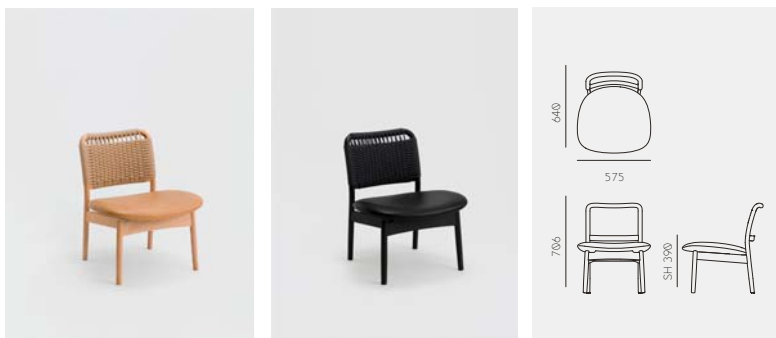

Saga Low Chair

Anderssen & Voll /

Material	W	D	H	SH	CBM
Oak / Sumi Ash + Paper Cord + Fabric Seat	575	640	706	390	0.25*
Oak / Sumi Ash + Paper Cord + Leather Seat	575	640	706	390	0.40