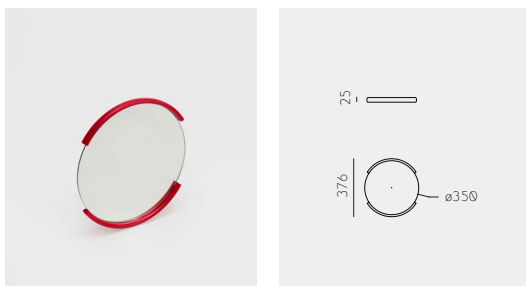

Split Mirrors
Zoe Mowat
スプリットミラー
ゾエ・モワット

Split Mirror Small

Material	Oak (White, Natural, Smoke) / Ash (Sumi, Indigo, Red)
Net. Size	W 376 × D 376 × H 25 / CBM 0.01
Weight	2.5 KG

Split Mirror Large

Material	Oak (White, Natural, Smoke) / Ash (Sumi, Indigo, Red)
Net. Size	W 525 × D 525 × H 25 / CBM 0.02
Weight	4.5 KG