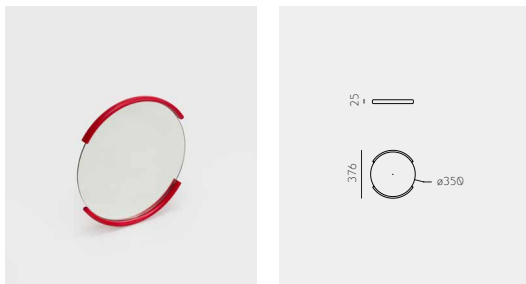

Split Mirrors
Zoe Mowat
スプリットミラー
ゾエ・モワット

Split Mirror Small

Material	Oak (Whitened, Natural, Smoke) / Ash (Sumi, Indigo, Red)
Net. Size	W 376 × D 376 × H 25 / CBM 0.03
Weight	2.5 KG

Split Mirror Large

Material	Oak (Whitened, Natural, Smoke) / Ash (Sumi, Indigo, Red)
Net. Size	W 525 × D 525 × H 25 / CBM 0.04
Weight	4.5 KG