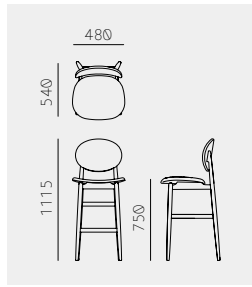

Outline Barstools
Norm Architects
アウトラインバースツール
ノーム・アーキテクツ

Outline Barstool 650 Wood+Wood

Material	Oak (White, Natural, Smoke) / Ash (Sumi)
Seat	Wood
Backrest	Wood
Net. Size	W 480 × D 540 × H 1015 / SH 650 / CBM 0.35
Weight	6.6 KG

Outline Barstool 650 Leather+Wood

Material	Oak (White, Natural, Smoke) / Ash (Sumi) + Leather
Seat	Leather
Backrest	Wood
Net. Size	W 480 × D 540 × H 1015 / SH 650 / CBM 0.35
Weight	6.6 KG

Outline Barstool 650 Leather+Fabric

Material	Oak (White, Natural, Smoke) / Ash (Sumi) + Leather + Fabric
Seat	Leather
Backrest	Fabric
Net. Size	W 480 × D 540 × H 1015 / SH 650 / CBM 0.35
Weight	6.6 KG

Outline Barstool 750 Wood+Wood

Material	Oak (White, Natural, Smoke) / Ash (Sumi)
Seat	Wood
Backrest	Wood
Net. Size	W 480 × D 540 × H 1115 / SH 750 / CBM 0.38
Weight	7 KG

Outline Barstool 750 Leather+Wood

Material	Oak (White, Natural, Smoke) / Ash (Sumi) + Leather
Seat	Leather
Backrest	Wood
Net. Size	W 480 × D 540 × H 1115 / SH 750 / CBM 0.38
Weight	7 KG

Outline Barstool 750 Leather+Fabric