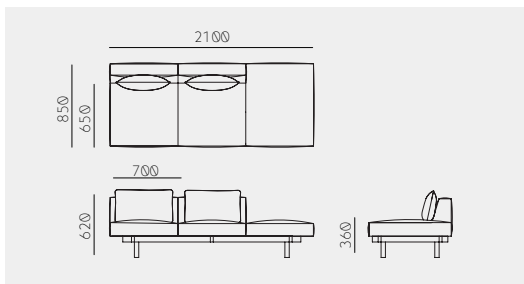

Raft Sofas  
Keiji Ashizawa  
ラフトソファ  
芦沢啓治

---

Raft Sofa 2-Seats + Cushion

---

Material Oak (White, Natural, Smoke) / Ash (Sumi) + Fabric  
Net. Size W 2100 × D 850 × H 620 / SH 360 / CBM 1.44  
Weight 65 KG

---

---

Raft Sofa 2-Seats + Table

---

Material Oak (White, Natural, Smoke) / Ash (Sumi) + Fabric  
Net. Size W 2080 × D 850 × H 620 / SH 360 / CBM 1.44  
Weight 65 KG

---

---

Raft Sofa 3-Seats

---

Material Oak (White, Natural, Smoke) / Ash (Sumi) + Fabric  
Net. Size W 2100 × D 850 × H 620 / SH 360 / CBM 1.44  
Weight 65 KG

---

---