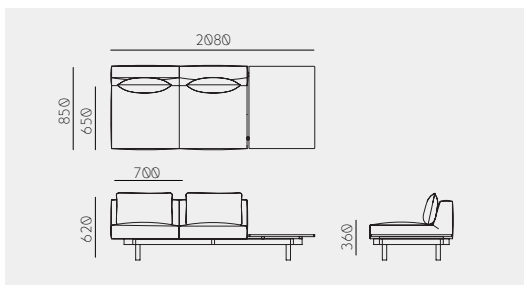

Raft Sofas  
Keiji Ashizawa  
ラフトソファ  
芦沢啓治

---

Raft Sofa 2-Seats + Cushion

---

Material Oak (White, Natural, Smoke) / Ash (Sumi) + Fabric  
Net. Size W 2100 × D 850 × H 620 / SH 360 / CBM 1.44  
Weight 65 KG

---

---

Raft Sofa 2-Seats + Table

---

Material Oak (White, Natural, Smoke) / Ash (Sumi) + Fabric  
Net. Size W 2080 × D 850 × H 620 / SH 360 / CBM 1.44  
Weight 65 KG

---

---

Raft Sofa 3-Seats

---

Material Oak (White, Natural, Smoke) / Ash (Sumi) + Fabric  
Net. Size W 2100 × D 850 × H 620 / SH 360 / CBM 1.44  
Weight 65 KG

---

---