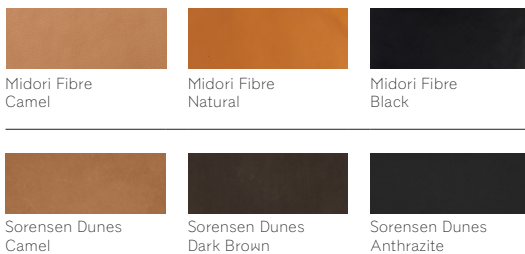

---

---

Finishes

---

Oak White

Oak Natural

Oak Smoke

Ash Sumi

---

Fabric Options

---

Moriden Baton B-IV

Moriden Baton B-CGR

Kvadrat Maple 722

Kvadrat Maple 132

Kvadrat Fiord2 121

Kvadrat Fiord2 191

Kvadrat Molly2 114

Kvadrat Molly2 164

---

Leather Options

---

Midori Fibre  
Camel

Midori Fibre  
Natural

Midori Fibre  
Black

Sorensen Dunes  
Camel

Sorensen Dunes  
Dark Brown

Sorensen Dunes  
Anthrazite

---

For more details on our upholstery options please consult the materials brochure.