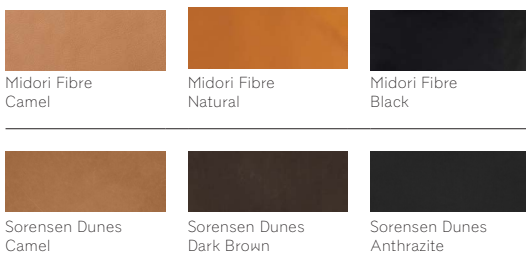

Packing 2 chairs in 1 carton box.

Finishes

Fabric Options

Leather Options

Paper Cord Options

For more details on our upholstery options please consult the materials brochure.