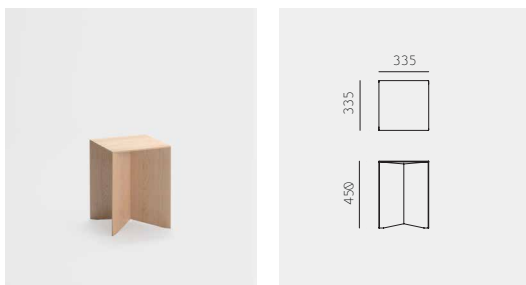

Paperwood Tables  
Anderssen & Voll  
ペーパーウッド テーブル  
アンデセン&ヴォル

---

Paperwood Coffee Table

---

Material	Oak (Whitened, Natural, Smoke) / Ash (Sumi, Indigo, Red)
Net. Size	W 600 × D 600 × H 390 / CBM 0.19
Weight	12.1 KG

---

---

Paperwood Side Table

---

Material	Oak (Whitened, Natural, Smoke) / Ash (Sumi, Indigo, Red)
Net. Size	W 335 × D 335 × H 450 / CBM 0.07
Weight	6.2 KG

---

---

Finishes