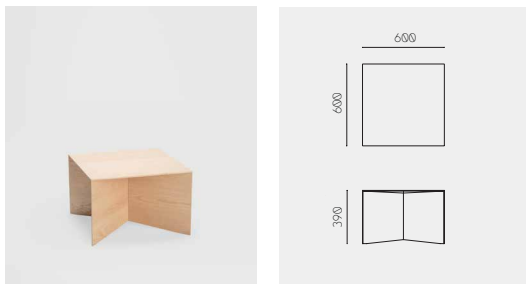

Paperwood Tables  
Anderssen & Voll  
ペーパーウッド テーブル  
アンデセン&ヴォル

---

Paperwood Coffee Table

---

Material	Oak (Whitened, Natural, Smoke) / Ash (Sumi, Indigo, Red)
Net. Size	W 600 × D 600 × H 390 / CBM 0.19
Weight	12.1 KG

---

---

Paperwood Side Table

---

Material	Oak (Whitened, Natural, Smoke) / Ash (Sumi, Indigo, Red)
Net. Size	W 335 × D 335 × H 450 / CBM 0.07
Weight	6.2 KG

---

---

Finishes