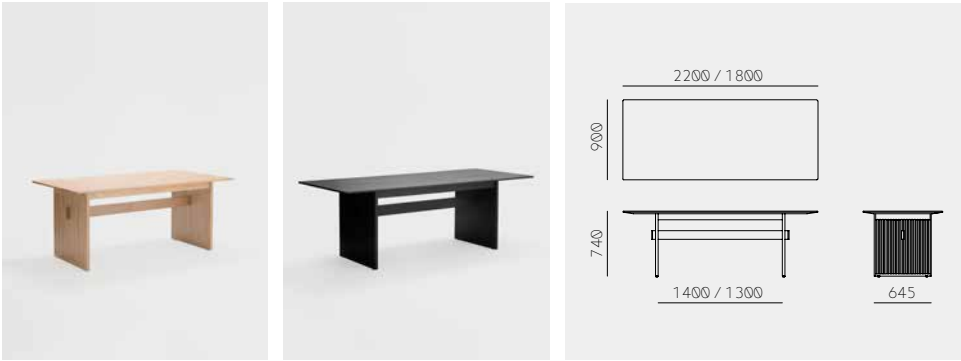

Lattice Table

Norm Architects /

Color & Material	W	D	H	¥
White / Sumi / Smoke	1800	900	740	on request
White / Sumi / Smoke	2200	900	740	on request