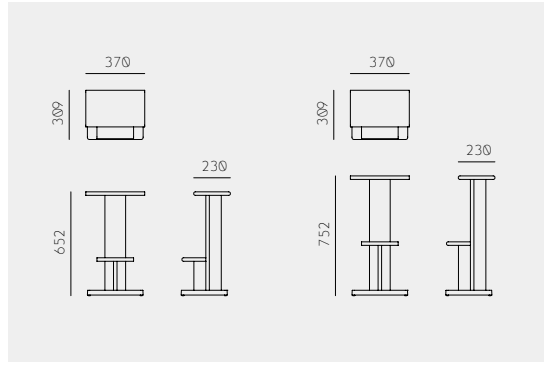

Tawa Barstool

Anderssen & Voll / ◻

Color & Material	W	D	H	¥
White	370	230	652	on request
White	370	230	752	on request