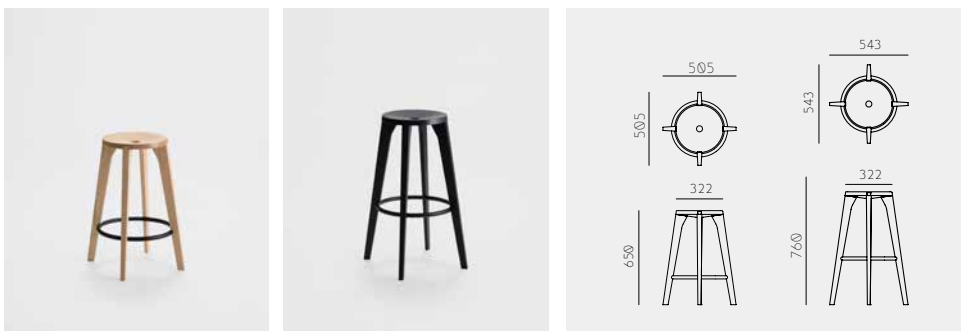

Dovetail Barstool

Staffan Holm / H

Color & Material	W	D	H	¥
White / Sumi / Smoke	395	505	650	on request
White / Sumi / Smoke	395	540	760	on request