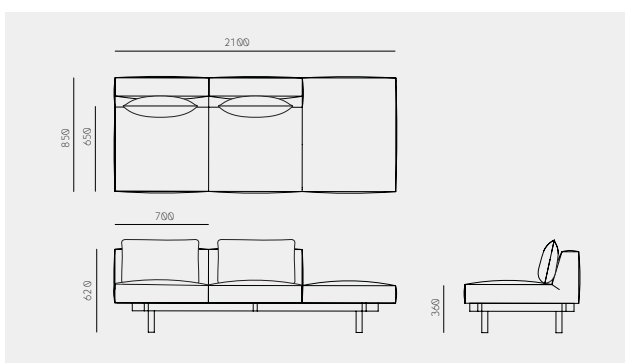

Color & Material	W	D	H	¥
White / Sumi / Smoke / Indigo (S + S + C)*	2100	850	620	on request
White / Sumi / Smoke / Indigo (S + S + T)*	2080	850	620	on request

* S: Seat, C: Cushion, T: Table