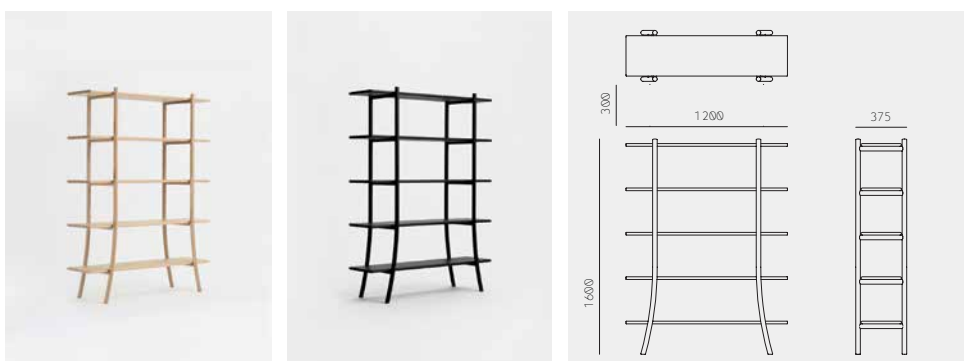

Skyladder Shelves Low

Gabriel Tan / 

Color & Material	W	D	H	CBM	¥
White / Sumi / Smoke	1200	375	940	0.19	on request

Skyladder Shelves Tall

Gabriel Tan / 

Color & Material	W	D	H	CBM	¥
White / Sumi / Smoke	1200	375	1600	0.25	on request