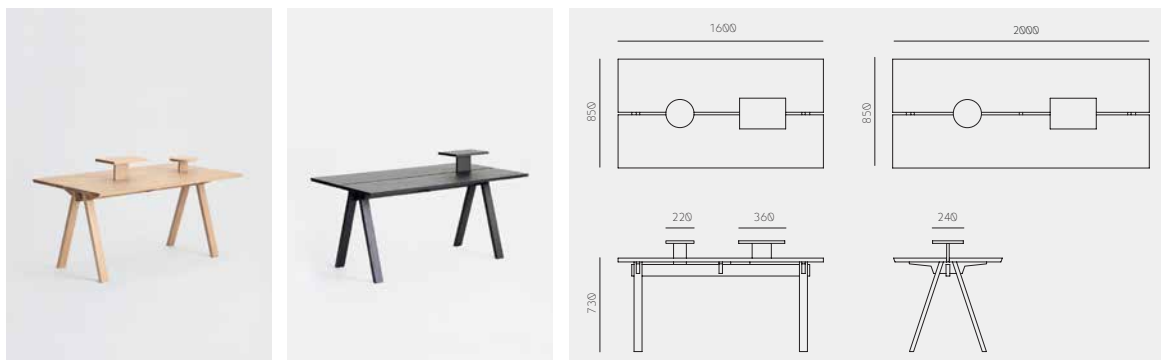

* Table top not included.

Sagyo Table

Keiji Ashizawa / ◻

Color & Material	W	D	H	CBM	¥
White / Sumi / Smoke (Incl. 1 Rectangular Tray)	1600	850	730	0.18	on request
White / Sumi / Smoke (Incl. 1 Rectangular Tray)	2000	850	730	0.21	on request
Circle Tray — White / Sumi / Smoke	220	220	170	0.01	on request
Rectangular Tray — White / Sumi / Smoke	360	240	170	0.02	on request