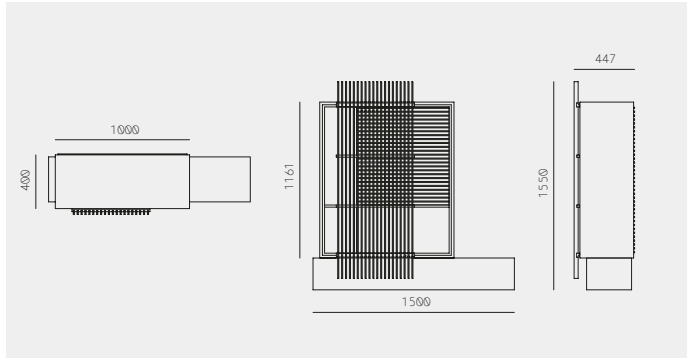

Rikyu Sideboard

Gabriel Tan / 

Color & Material	W	D	H	CBM	¥
White / Sumi / Smoke	1800	440	750	0.73	on request

Kumiko Cabinet

Staffan Holm / 

Color & Material	W	D	H	CBM	¥
Sumi + Hinoki	1500	447	1550	1.23	on request