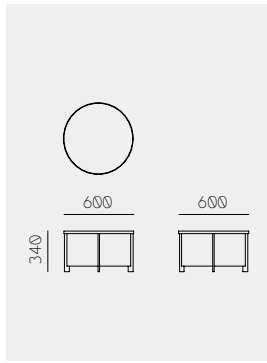

Sake Coffee Table

Note Design Studio /

Color & Material	W	D	H	CBM	¥
White / Sumi / Smoke / Indigo	600	600	340	0.22	on request