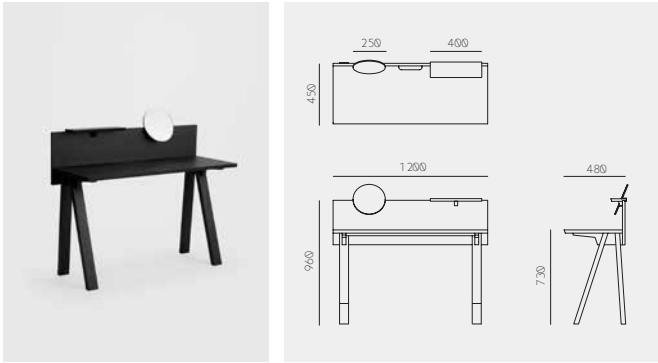

* Table top not included.

Sagyo Table

Keiji Ashizawa / ◻

Color & Material	W	D	H	CBM	¥
White / Sumi / Smoke (Incl. 1 Rectangular Tray)	1600	850	730	0.18	on request
White / Sumi / Smoke (Incl. 1 Rectangular Tray)	2000	850	730	0.21	on request
Circle Tray — White / Sumi / Smoke	220	220	170	0.01	on request
Rectangular Tray — White / Sumi / Smoke	360	240	170	0.02	on request

Sagyo Bench

Keiji Ashizawa / ◻

Color & Material	W	D	H	CBM	¥
White / Sumi / Smoke	1600	335	440	0.31	on request

Sagyo Desk

Keiji Ashizawa / 

Color & Material	W	D	H	CBM	¥
White / Sumi / Smoke	1200	470	730	0.72	on request
Magnetic Mirror - White / Sumi / Smoke	250	250	45		on request
Magnetic Shelf - White / Sumi / Smoke	400	120	55		on request