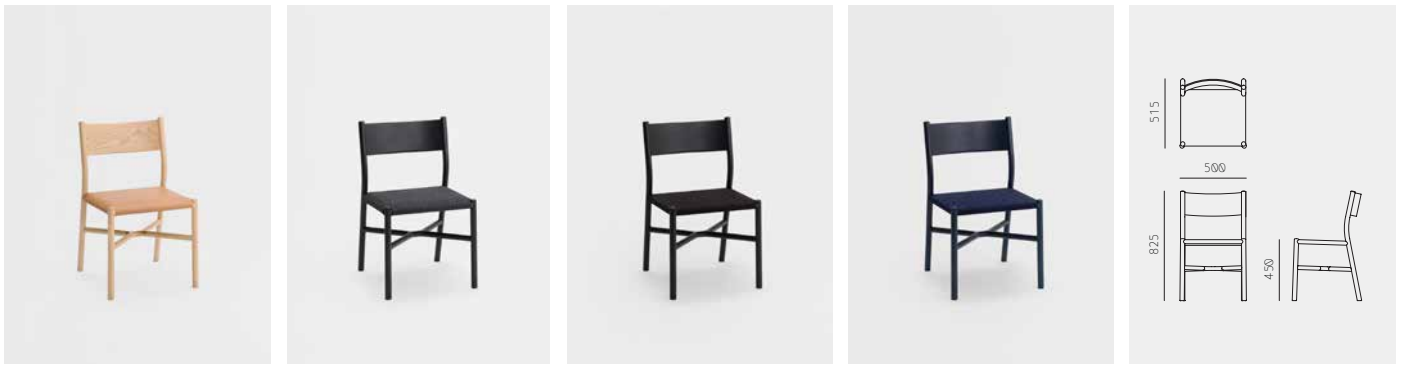

Ariake Chair

Gabriel Tan / H

Color & Material	W	D	H	SH	CBM	¥
White / Sumi / Smoke / Indigo + Fabric	500	515	825	450	0.20*	on request
White / Sumi / Smoke / Indigo + Fabric (Kvadrat Fiord)	500	515	825	450	0.28	on request
White / Sumi / Smoke / Indigo + Fabric (Kvadrat Molly2)	500	515	825	450	0.28	on request
White / Sumi / Smoke / Indigo + Fabric (Kvadrat Maple)	500	515	825	450	0.28	on request
White / Sumi / Smoke / Indigo + Textile Strap	500	515	825	450	0.28	on request
White / Sumi / Smoke / Indigo + Leather	500	515	825	450	0.28	on request
White / Sumi / Smoke / Indigo + Leather (Sorensen Dunes**)	500	515	825	450	0.28	on request
White / Sumi / Smoke / Indigo + Paper Cord	500	515	825	450	0.28	on request
White / Sumi / Smoke / Indigo + Leather Strap	500	515	825	450	0.28	on request