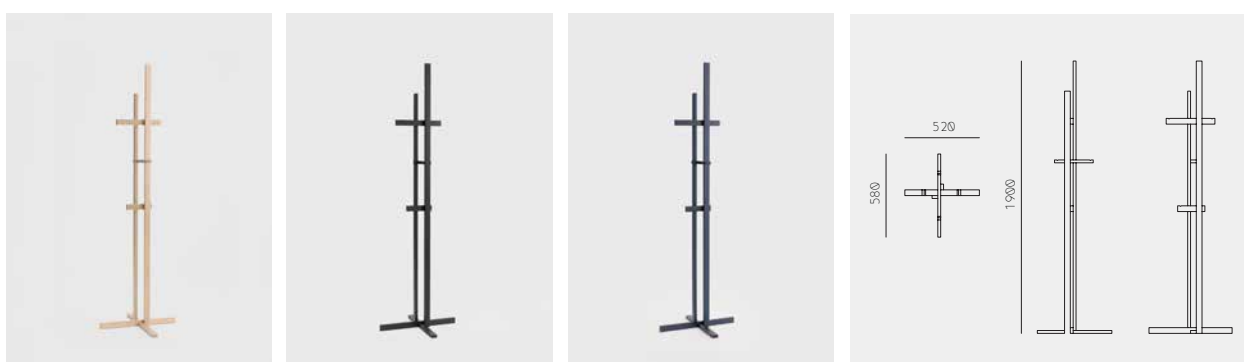

Elements Coat Stand

Shin Azumi /

Color & Material	W	D	H	CBM	¥
White / Sumi / Smoke / Indigo	580	520	1900	0.46	on request