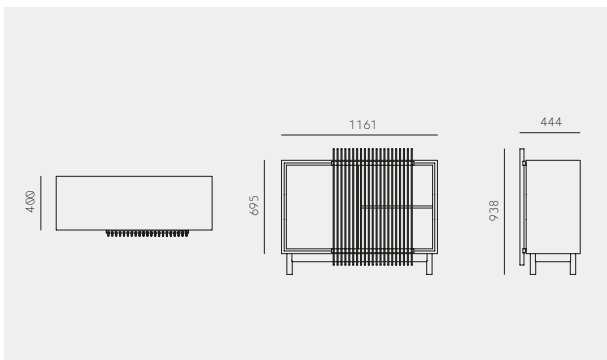

Kumiko Cabinet Tall

Staffan Holm / 

Color & Material	W	D	H	CBM	¥
Sumi + Hinoki	1161	444	1807	1.12	on request

Kumiko Cabinet Low

Staffan Holm / 

Color & Material	W	D	H	CBM	¥
Sumi + Hinoki	1161	444	938	0.60	on request