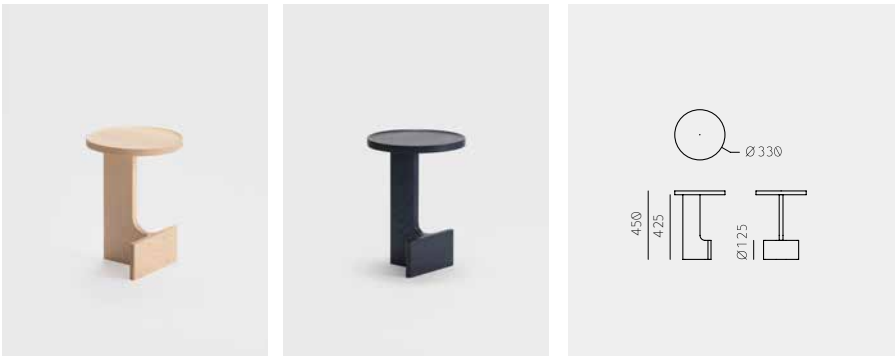

Beam Table

Staffan Holm / ◻

Color & Material	W	D	H	CBM	¥
White / Sumi / Smoke	1800	880	730	0.30	on request
White / Sumi / Smoke	2200	880	730	0.35	on request

Beam Side Table

Staffan Holm / ◻

Color & Material	W	D	H	CBM	¥
White / Sumi / Smoke / Indigo	330	330	450	0.09	on request