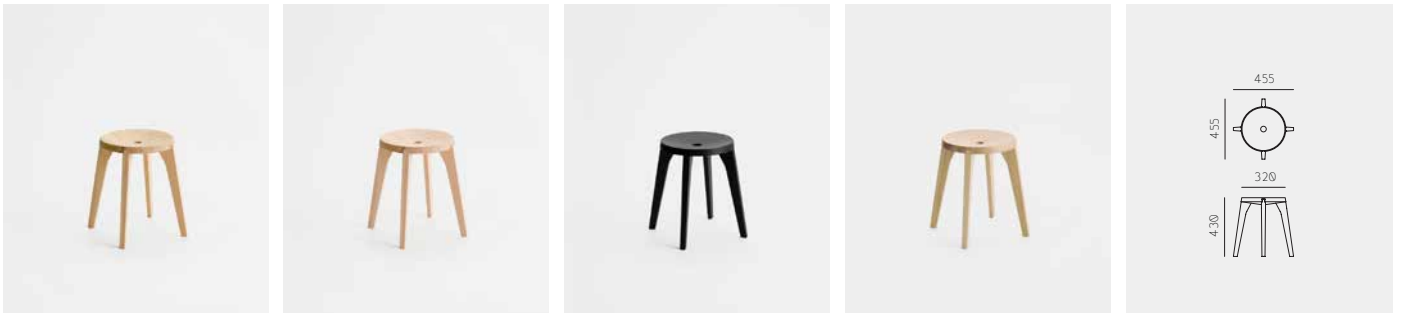

Dovetail Stool 4 Legs

Staffan Holm / H

Color & Material	W	D	H	CBM	¥
Cedar	455	455	430	0.08	on request
Hinoki	455	455	430	0.08	on request
White / Sumi / Smoke	455	455	430	0.08	on request