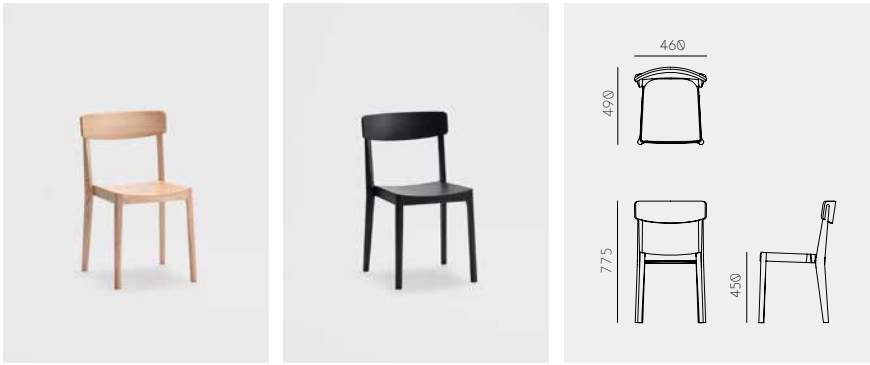

Carved Chair

Staffan Holm / H

Color & Material	W	D	H	SH	¥
White / Sumi / Smoke / Indigo + Fabric Seat	460	490	775	450	on request
White / Sumi / Smoke / Indigo + Wood Seat	460	490	775	450	on request
White / Sumi / Smoke / Indigo + Leather Seat	460	490	775	450	on request