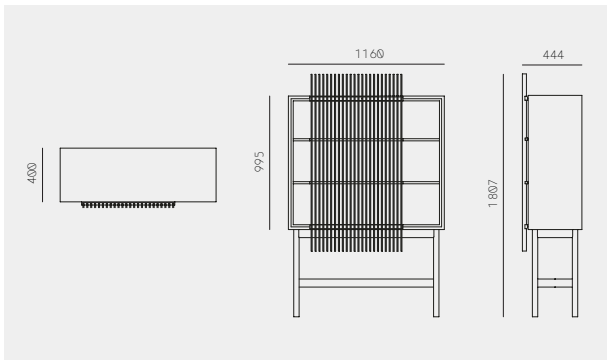

Kumiko Cabinet Tall

Staffan Holm / 

Color & Material	W	D	H	CBM	¥
Sumi + Hinoki	1161	444	1807	1.12	on request

Kumiko Cabinet Low

Staffan Holm / 

Color & Material	W	D	H	CBM	¥
Sumi + Hinoki	1161	444	938	0.60	on request