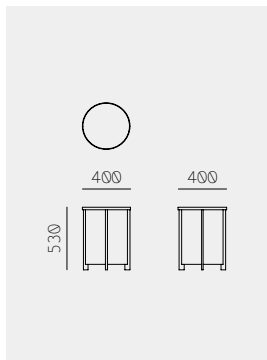

Sake Side Table

Note Design Studio /

Color & Material	W	D	H	CBM	¥
White / Sumi / Smoke / Indigo	400	400	530	0.16	on request