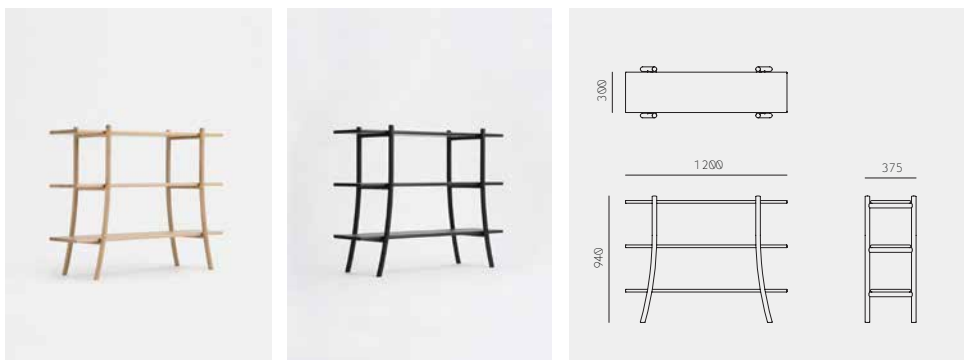

Skyladder Shelves Low

Gabriel Tan /

Color & Material	W	D	H	CBM	¥
White / Sumi / Smoke	1200	375	940	0.19	on request