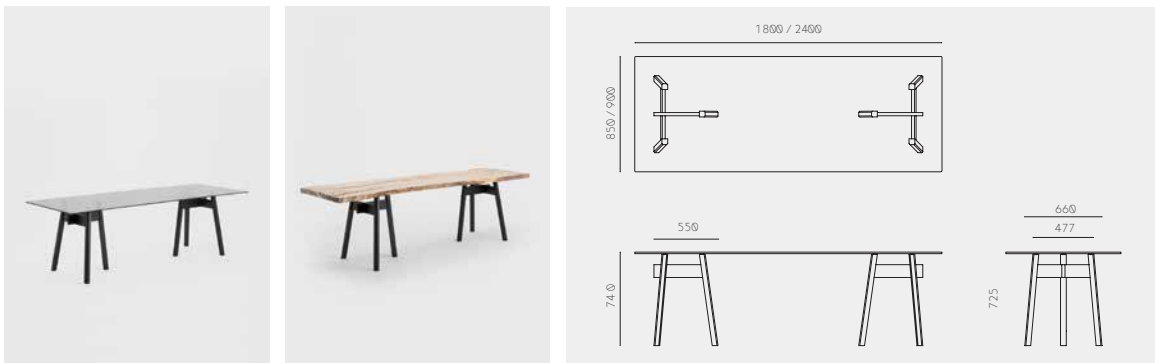

Kadai Table

Keiji Ashizawa /

Color & Material	W	D	H	CBM	¥
White / Sumi / Smoke / Indigo + 10mm Smoke Glass Top	2400	900	740	0.76	on request
White / Sumi / Smoke / Indigo + 10mm Smoke Glass Top	2400	850	740	0.78	on request
White / Sumi / Smoke / Indigo + 10mm Smoke Glass Top	1800	900	740	0.70	on request
White / Sumi / Smoke / Indigo + 10mm Smoke Glass Top	1800	850	740	0.70	on request
Trestle Legs (For 10mm Glass Top) - White / Sumi / Smoke / Indigo *	650	560	730	0.50	on request
Trestle Legs (For 50mm Wood Top) - White / Sumi / Smoke / Indigo *	650	560	690	0.50	on request

* Table top not included.