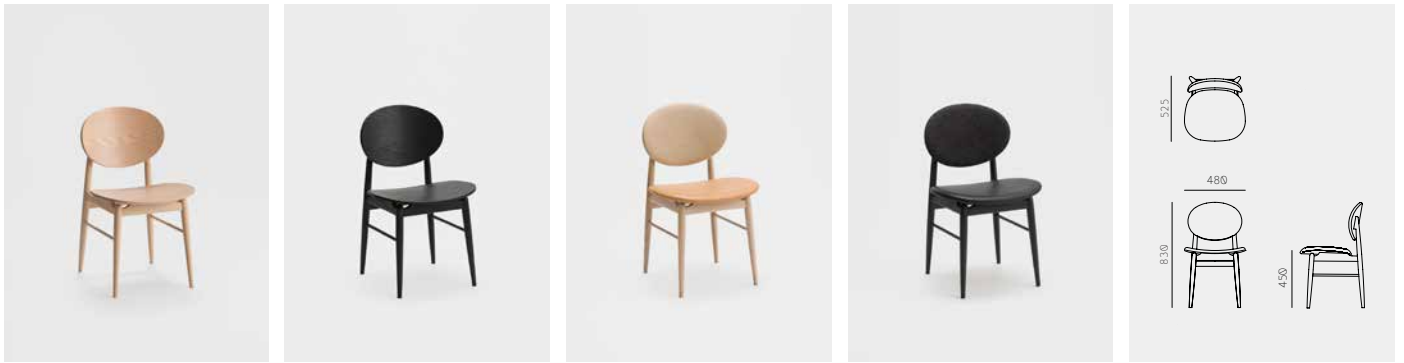

Blest Chair

Anderssen & Voll / H

Color & Material	W	D	H	SH	¥
White / Sumi / Smoke / Indigo	410	466	747	455	on request

Outline Chair

Norm Architects / H

Color & Material	W	D	H	SH	CBM	¥
White / Sumi / Smoke + Wood Seat + Wood Back	480	525	830	450	0.22*	on request
White / Sumi / Smoke + Leather Seat + Wood Back	480	525	830	450	0.45	on request
White / Sumi / Smoke + Leather Seat + Fabric Back	480	525	830	450	0.45	on request