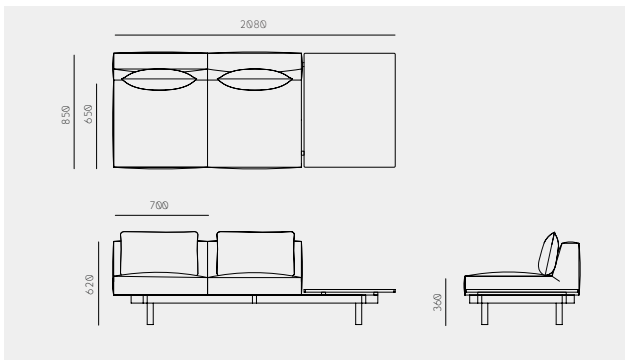

Color & Material	W	D	H	¥
White / Sumi / Smoke / Indigo (S + S + C)*	2100	850	620	on request
White / Sumi / Smoke / Indigo (S + S + T)*	2080	850	620	on request

* S: Seat, C: Cushion, T: Table