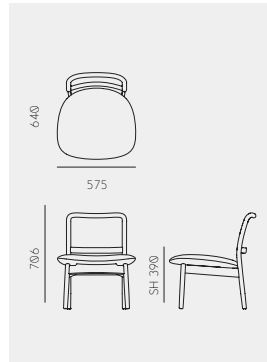

Tawa Barstool

Anderssen & Voll / ◻

Color & Material	W	D	H	¥
White	370	230	652	on request
White	370	230	752	on request

Saga Low Chair

Anderssen & Voll / ◻

Color & Material	W	D	H	SH	CBM	¥
White / Sumi / Smoke + Fabric Seat	575	640	706	390	0.25*	on request
White / Sumi / Smoke + Leather Seat	575	640	706	390	0.40	on request