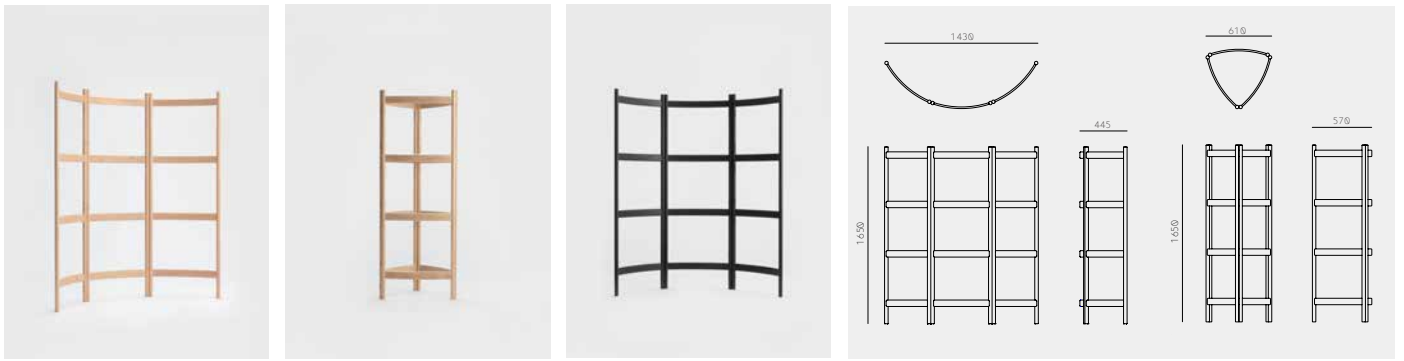

Shoji Screen

Gabriel Tan / H

Color & Material	W	D	H	CBM	¥
White / Sumi / Smoke / Indigo	1430	445	1650	0.19	on request