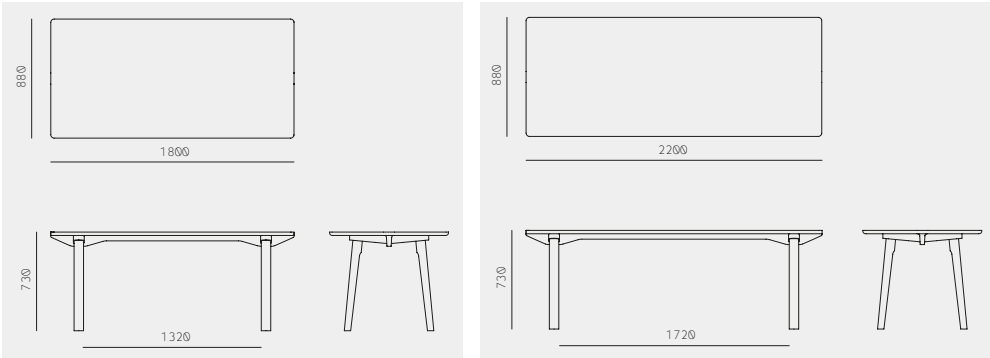

Beam Table

Staffan Holm / ◻

Color & Material	W	D	H	CBM	¥
White / Sumi / Smoke	1800	880	730	0.30	on request
White / Sumi / Smoke	2200	880	730	0.35	on request