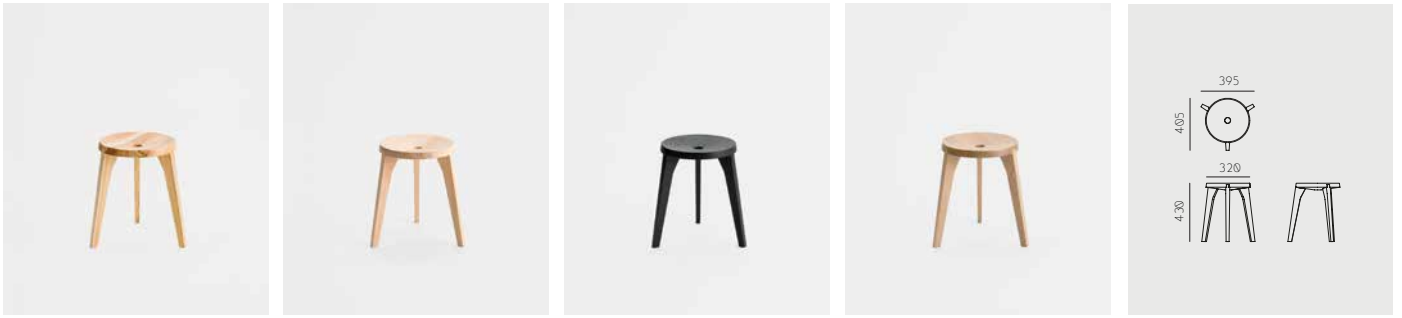

Dovetail Stool 3 Legs

Staffan Holm / H

Color & Material	W	D	H	CBM	¥
Cedar	405	395	430	0.11	on request
Hinoki	405	395	430	0.11	on request
White / Sumi / Smoke	405	395	430	0.11	on request