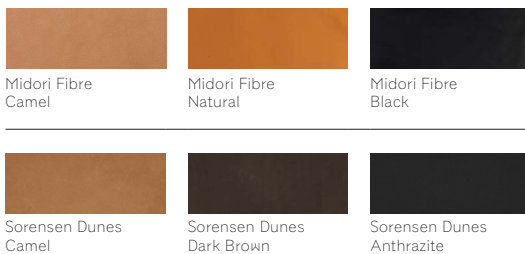

---

---

Finishes

---

Oak White

Oak Natural

Oak Smoke

Ash Sumi

---

Fabric Options

---

Moriden Baton B-IV

Moriden Baton B-CGR

Kvadrat Maple 722

Kvadrat Maple 132

Kvadrat Fiord2 121

Kvadrat Fiord2 191

Kvadrat Molly2 114

Kvadrat Molly2 164

---

Leather Options

---

Midori Fibre  
Camel

Midori Fibre  
Natural

Midori Fibre  
Black

Sorensen Dunes  
Camel

Sorensen Dunes  
Dark Brown

Sorensen Dunes  
Anthrazite

---

For more details on our upholstery options please consult the materials brochure.