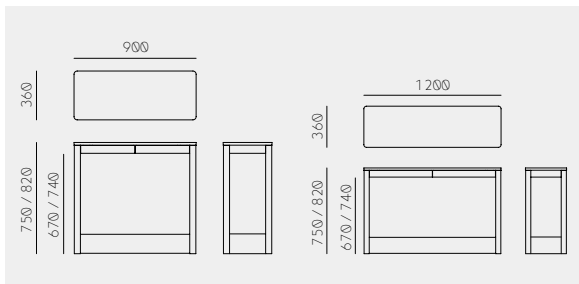

Koyabari Table  
Gabriel Tan  
コヤバリテーブル  
ガブリエル・タン

---

Koyabari Table 180

---

Material	Oak (White, Natural, Smoke) / Ash (Sumi)
Net. Size	W 1800 × D 1000 × H 730 / CBM 0.53
Weight	55 KG

---

Koyabari Table 200

---

Material	Oak (White, Natural, Smoke) / Ash (Sumi)
Net. Size	W 2000 × D 1000 × H 730 / CBM 0.57
Weight	57 KG

---

Koyabari Table 220

---

Material	Oak (White, Natural, Smoke) / Ash (Sumi)
Net. Size	W 2200 × D 1000 × H 730 / CBM 0.62
Weight	60 KG

---

Koyabari Console Table  
Gabriel Tan  
コヤバリコンソールテーブル  
ガブリエル・タン

---

Koyabari Console Table 90

---

Material Oak (White, Natural, Smoke) / Ash (Sumi, Indigo)  
Net. Size W 900 × D 360 × H 750/820 / CBM 0.14  
Weight 15 KG

---

Koyabari Console Table 120

---

Material Oak (White, Natural, Smoke) / Ash (Sumi, Indigo)  
Net. Size W 1200 × D 360 × H 750/820 / CBM 0.16  
Weight 18 KG

---

---

Finishes

---