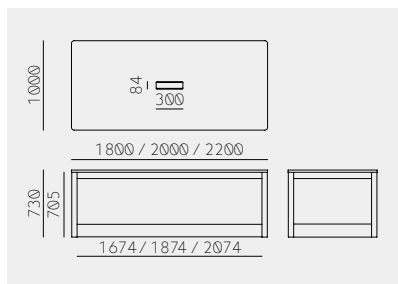

Koyabari Table  
Gabriel Tan  
コヤバリテーブル  
ガブリエル・タン

---

Koyabari Table 180

---

Material	Oak (White, Natural, Smoke) / Ash (Sumi)
Net. Size	W 1800 × D 1000 × H 730 / CBM 0.53
Weight	55 KG

---

Koyabari Table 200

---

Material	Oak (White, Natural, Smoke) / Ash (Sumi)
Net. Size	W 2000 × D 1000 × H 730 / CBM 0.57
Weight	57 KG

---

Koyabari Table 220

---

Material	Oak (White, Natural, Smoke) / Ash (Sumi)
Net. Size	W 2200 × D 1000 × H 730 / CBM 0.62
Weight	60 KG

---

Koyabari Console Table  
Gabriel Tan  
コヤバリコンソールテーブル  
ガブリエル・タン

---

Koyabari Console Table 90

---

Material Oak (White, Natural, Smoke) / Ash (Sumi, Indigo)  
Net. Size W 900 × D 360 × H 750/820 / CBM 0.14  
Weight 15 KG

---

Koyabari Console Table 120

---

Material Oak (White, Natural, Smoke) / Ash (Sumi, Indigo)  
Net. Size W 1200 × D 360 × H 750/820 / CBM 0.16  
Weight 18 KG

---

---

Finishes

---