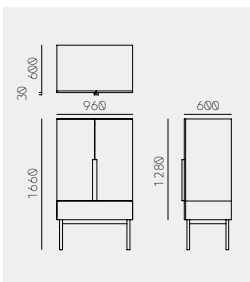

Aizome
Zoe Mowat
藍染キャビネット
ゾエ・モワット

Aizome Cabinet

Material	Ash (Sumi + Indigo + Red)
Net. Size	W 800 × D 400 × H 1441 / CBM 0.65
Weight	53 KG

Aizome Wardrobe

Material	Ash (Sumi + Indigo + Red)
Net. Size	W 960 × D 600 × H 1660 / CBM 1.35
Weight	53 KG

Aizome Sideboard

Material	Ash (Sumi + Indigo + Red)
Net. Size	W 1558 × D 450 × H 800 / CBM 0.83
Weight	80 KG

Finishes

Ash Sumi

Ash Indigo

Ash Red