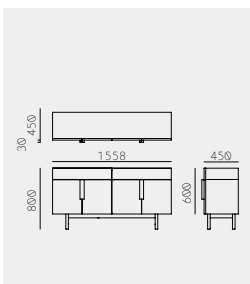

Aizome
Zoe Mowat
藍染キャビネット
ゾエ・モワット

Aizome Cabinet

Material	Ash (Sumi + Indigo + Red)
Net. Size	W 800 × D 400 × H 1441 / CBM 0.65
Weight	53 KG

Aizome Wardrobe

Material	Ash (Sumi + Indigo + Red)
Net. Size	W 960 × D 600 × H 1660 / CBM 1.35
Weight	53 KG

Aizome Sideboard

Material	Ash (Sumi + Indigo + Red)
Net. Size	W 1558 × D 450 × H 800 / CBM 0.83
Weight	80 KG

Finishes

Ash Sumi

Ash Indigo

Ash Red