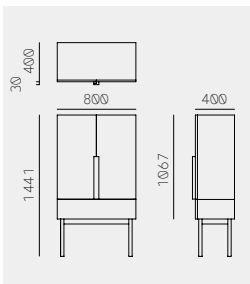

Aizome
Zoe Mowat
藍染キャビネット
ゾエ・モワット

Aizome Cabinet

Material	Ash (Sumi + Indigo + Red)
Net. Size	W 800 × D 400 × H 1441 / CBM 0.65
Weight	53 KG

Aizome Wardrobe

Material	Ash (Sumi + Indigo + Red)
Net. Size	W 960 × D 600 × H 1660 / CBM 1.35
Weight	53 KG

Aizome Sideboard

Material	Ash (Sumi + Indigo + Red)
Net. Size	W 1558 × D 450 × H 800 / CBM 0.83
Weight	80 KG

Finishes

Ash Sumi

Ash Indigo

Ash Red