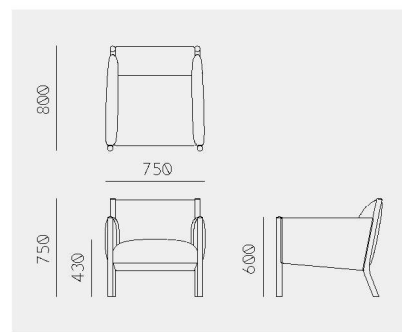

Rin Sofas  
Gabriel Tan  
リン ソファ  
ガブリエル・タン

Rin Sofa 1-Seat

Material	Oak (White, Natural, Smoke) / Ash (Sumi)
Upholstery	Fabric
Net. Size	W 750 × D 800 × H 750 / SH 430 / CBM 0.58
Weight	19.6 KG

Rin Sofa 3-Seats

Material	Oak (White, Natural, Smoke) / Ash (Sumi)
Upholstery	Fabric
Net. Size	W 1950 × D 800 × H 750 / SH 430 / CBM 1.49
Weight	73.4 KG

Finishes

Oak White

Oak Natural

Oak Smoke

Ash Sumi

Fabric Options

Moriden Baton B-IV