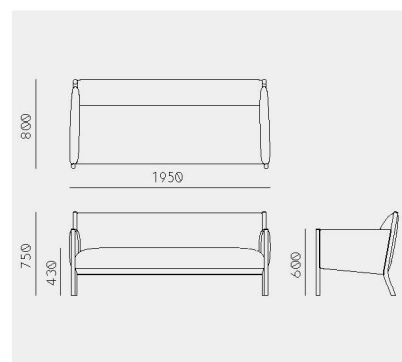

Rin Sofas  
Gabriel Tan  
リン ソファ  
ガブリエル・タン

Rin Sofa 1-Seat

Material	Oak (White, Natural, Smoke) / Ash (Sumi)
Upholstery	Fabric
Net. Size	W 750 × D 800 × H 750 / SH 430 / CBM 0.58
Weight	19.6 KG

Rin Sofa 3-Seats

Material	Oak (White, Natural, Smoke) / Ash (Sumi)
Upholstery	Fabric
Net. Size	W 1950 × D 800 × H 750 / SH 430 / CBM 1.49
Weight	73.4 KG

Finishes

Oak White

Oak Natural

Oak Smoke

Ash Sumi

Fabric Options

Moriden Baton B-IV