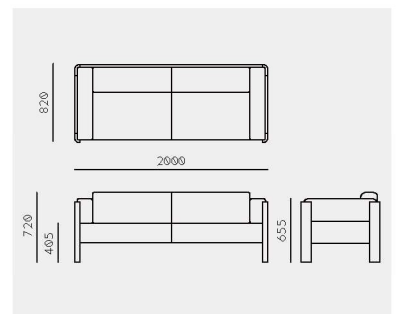

Tonbo Sofa  
Naoki Terada  
トンボソファ  
寺田尚樹

Tonbo Sofa / 1P

Material	Oak (White, Natural, Smoke) / Ash (Sumi) / Hinoki (Natural)
Upholstery	Fabric
Net. Size	W 915 × D 820 × H 720 / SH 405 / CBM 0.71
Weight	KG

Tonbo Sofa / 2P

Material	Oak (White, Natural, Smoke) / Ash (Sumi) / Hinoki (Natural)
Upholstery	Fabric
Net. Size	W 1450 × D 820 × H 720 / SH 405 / CBM 1.08
Weight	KG

Tonbo Sofa / 3P

Material	Oak (White, Natural, Smoke) / Ash (Sumi) / Hinoki (Natural)
Upholstery	Fabric
Net. Size	W 2000 × D 820 × H 720 / SH 405 / CBM 1.47
Weight	KG