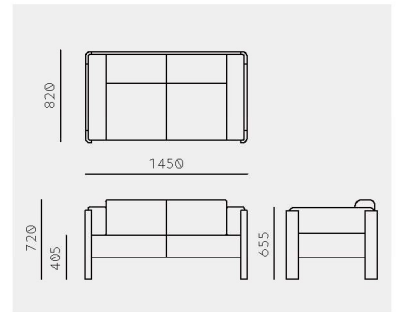

Tonbo Sofa  
Naoki Terada  
トンボソファ  
寺田尚樹

Tonbo Sofa / 1P

Material	Oak (White, Natural, Smoke) / Ash (Sumi) / Hinoki (Natural)
Upholstery	Fabric
Net. Size	W 915 × D 820 × H 720 / SH 405 / CBM 0.71
Weight	KG

Tonbo Sofa / 2P

Material	Oak (White, Natural, Smoke) / Ash (Sumi) / Hinoki (Natural)
Upholstery	Fabric
Net. Size	W 1450 × D 820 × H 720 / SH 405 / CBM 1.08
Weight	KG

Tonbo Sofa / 3P

Material	Oak (White, Natural, Smoke) / Ash (Sumi) / Hinoki (Natural)
Upholstery	Fabric
Net. Size	W 2000 × D 820 × H 720 / SH 405 / CBM 1.47
Weight	KG