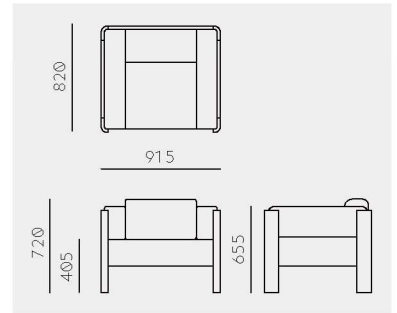

Tonbo Sofa  
Naoki Terada  
トンボソファ  
寺田尚樹

Tonbo Sofa / 1P

Material	Oak (White, Natural, Smoke) / Ash (Sumi) / Hinoki (Natural)
Upholstery	Fabric
Net. Size	W 915 × D 820 × H 720 / SH 405 / CBM 0.71
Weight	KG

Tonbo Sofa / 2P

Material	Oak (White, Natural, Smoke) / Ash (Sumi) / Hinoki (Natural)
Upholstery	Fabric
Net. Size	W 1450 × D 820 × H 720 / SH 405 / CBM 1.08
Weight	KG

Tonbo Sofa / 3P

Material	Oak (White, Natural, Smoke) / Ash (Sumi) / Hinoki (Natural)
Upholstery	Fabric
Net. Size	W 2000 × D 820 × H 720 / SH 405 / CBM 1.47
Weight	KG